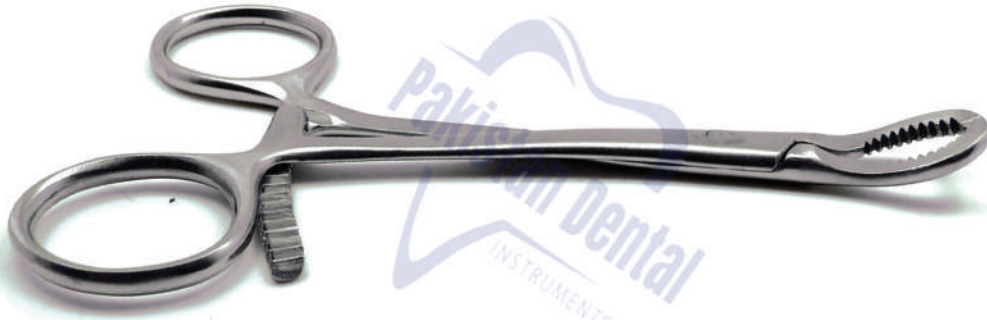

SKU PDI-DFC-0005

**MOSQUITO FORCEPS CURVED**

SKU PDI-DFC-0006

**MOSQUITO FORCEPS STRAIGHT**

SKU PDI-DFC-0007

**MOSQUITO KOCHER FORCEPS**

SKU PDI-DFC-0008

**PEAN FORCEPS CURVD**

SKU PDI-DFC-0009

**PEAQN FORCEPS STRAIGHT**

SKU PDI-DFC-0010

**SURGICAL BONE HOLDING FORCEPS 5.5**

**SKU** PDI-DFC-0011

**SURGICAL BONE HOLDING FORCEPS 16CM**

**SKU** PDI-DFC-0012

**SURGICAL COOLEY PEDIATRIC VASCULAR**