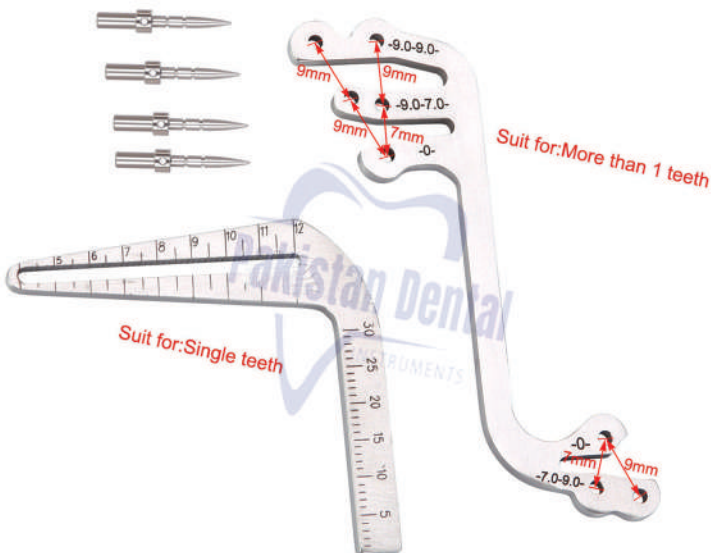

**SKU** PDI-DFC-0013

**BAREN DUCK MEASURING INSTRUMENTS**

SKU PDI-DGG-0001

**BOLEY GAUGE**

SKU PDI-DGG-0002

**BONE MEASURING CALLIPER**

SKU PDI-DGG-0003

**BRACKET HEIGHT GAUGE**

SKU PDI-DGG-0004

**CASTROJO NEEDLE HOLDER**

SKU PDI-DGG-0005

**DENTAL VDO GAUGE**

SKU PDI-DGG-0006

**DENTAL WILLIS BITE GAUGE**

SKU PDI-DGG-0007

**ENDO GAUGE FINGER RULER**

SKU PDI-DGG-0008

**IMPLANT SURGICAL DRILL GUIDE  
LOCATOR**

SKU PDI-DGG-0009

**IWANSON GAUGE**

SKU PDI-DGG-0010

**LOCATING GUIDE SURGICAL PLANTING**

**SKU** PDI-DGG-0011

**STARLIKE GAUGE**